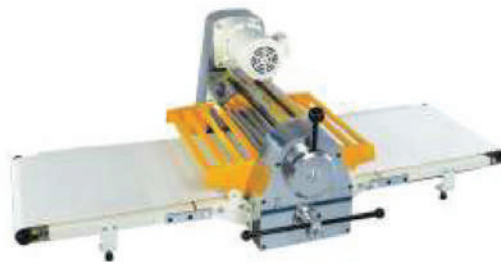

Bakery Equipments

Single Deck Oven

Double Deck Oven

Three Deck Oven

Planetary Mixer (5 to 40 Ltr.)

Dough Mixer (5 to 40 Ltr.)

Spiral Mixer (10 to 40 Ltr.)

Floor Model Dough sheeter

Table Top Dough Sheeter

Proofer

Bread Slicer

Dough Divider and Rounder Machine

Bread Moulder

Cold Equipments

Single Door Refrigerator

Under counter Refrigerator