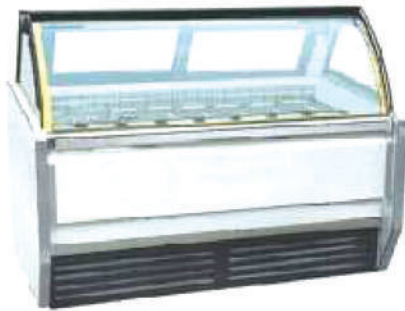

Chapatti Making Machine

Prep Equipments

Vegetable Cutter

Stick Blender

Potato Peeler

SS Pulveriser

Tilting Wet Masala Grinder

Beverage Cooler

Single Glass Door Beverage Cooler

Double Glass Door Beverage Cooler

Three Glass Door BEVERAGE COOLER

Island Type Ice Cream Show Case

Ice Cream Show Case

Ice Cream Machine

Floor Model Softy Machine 2+1

Batch Freezer Ice Cream Machine